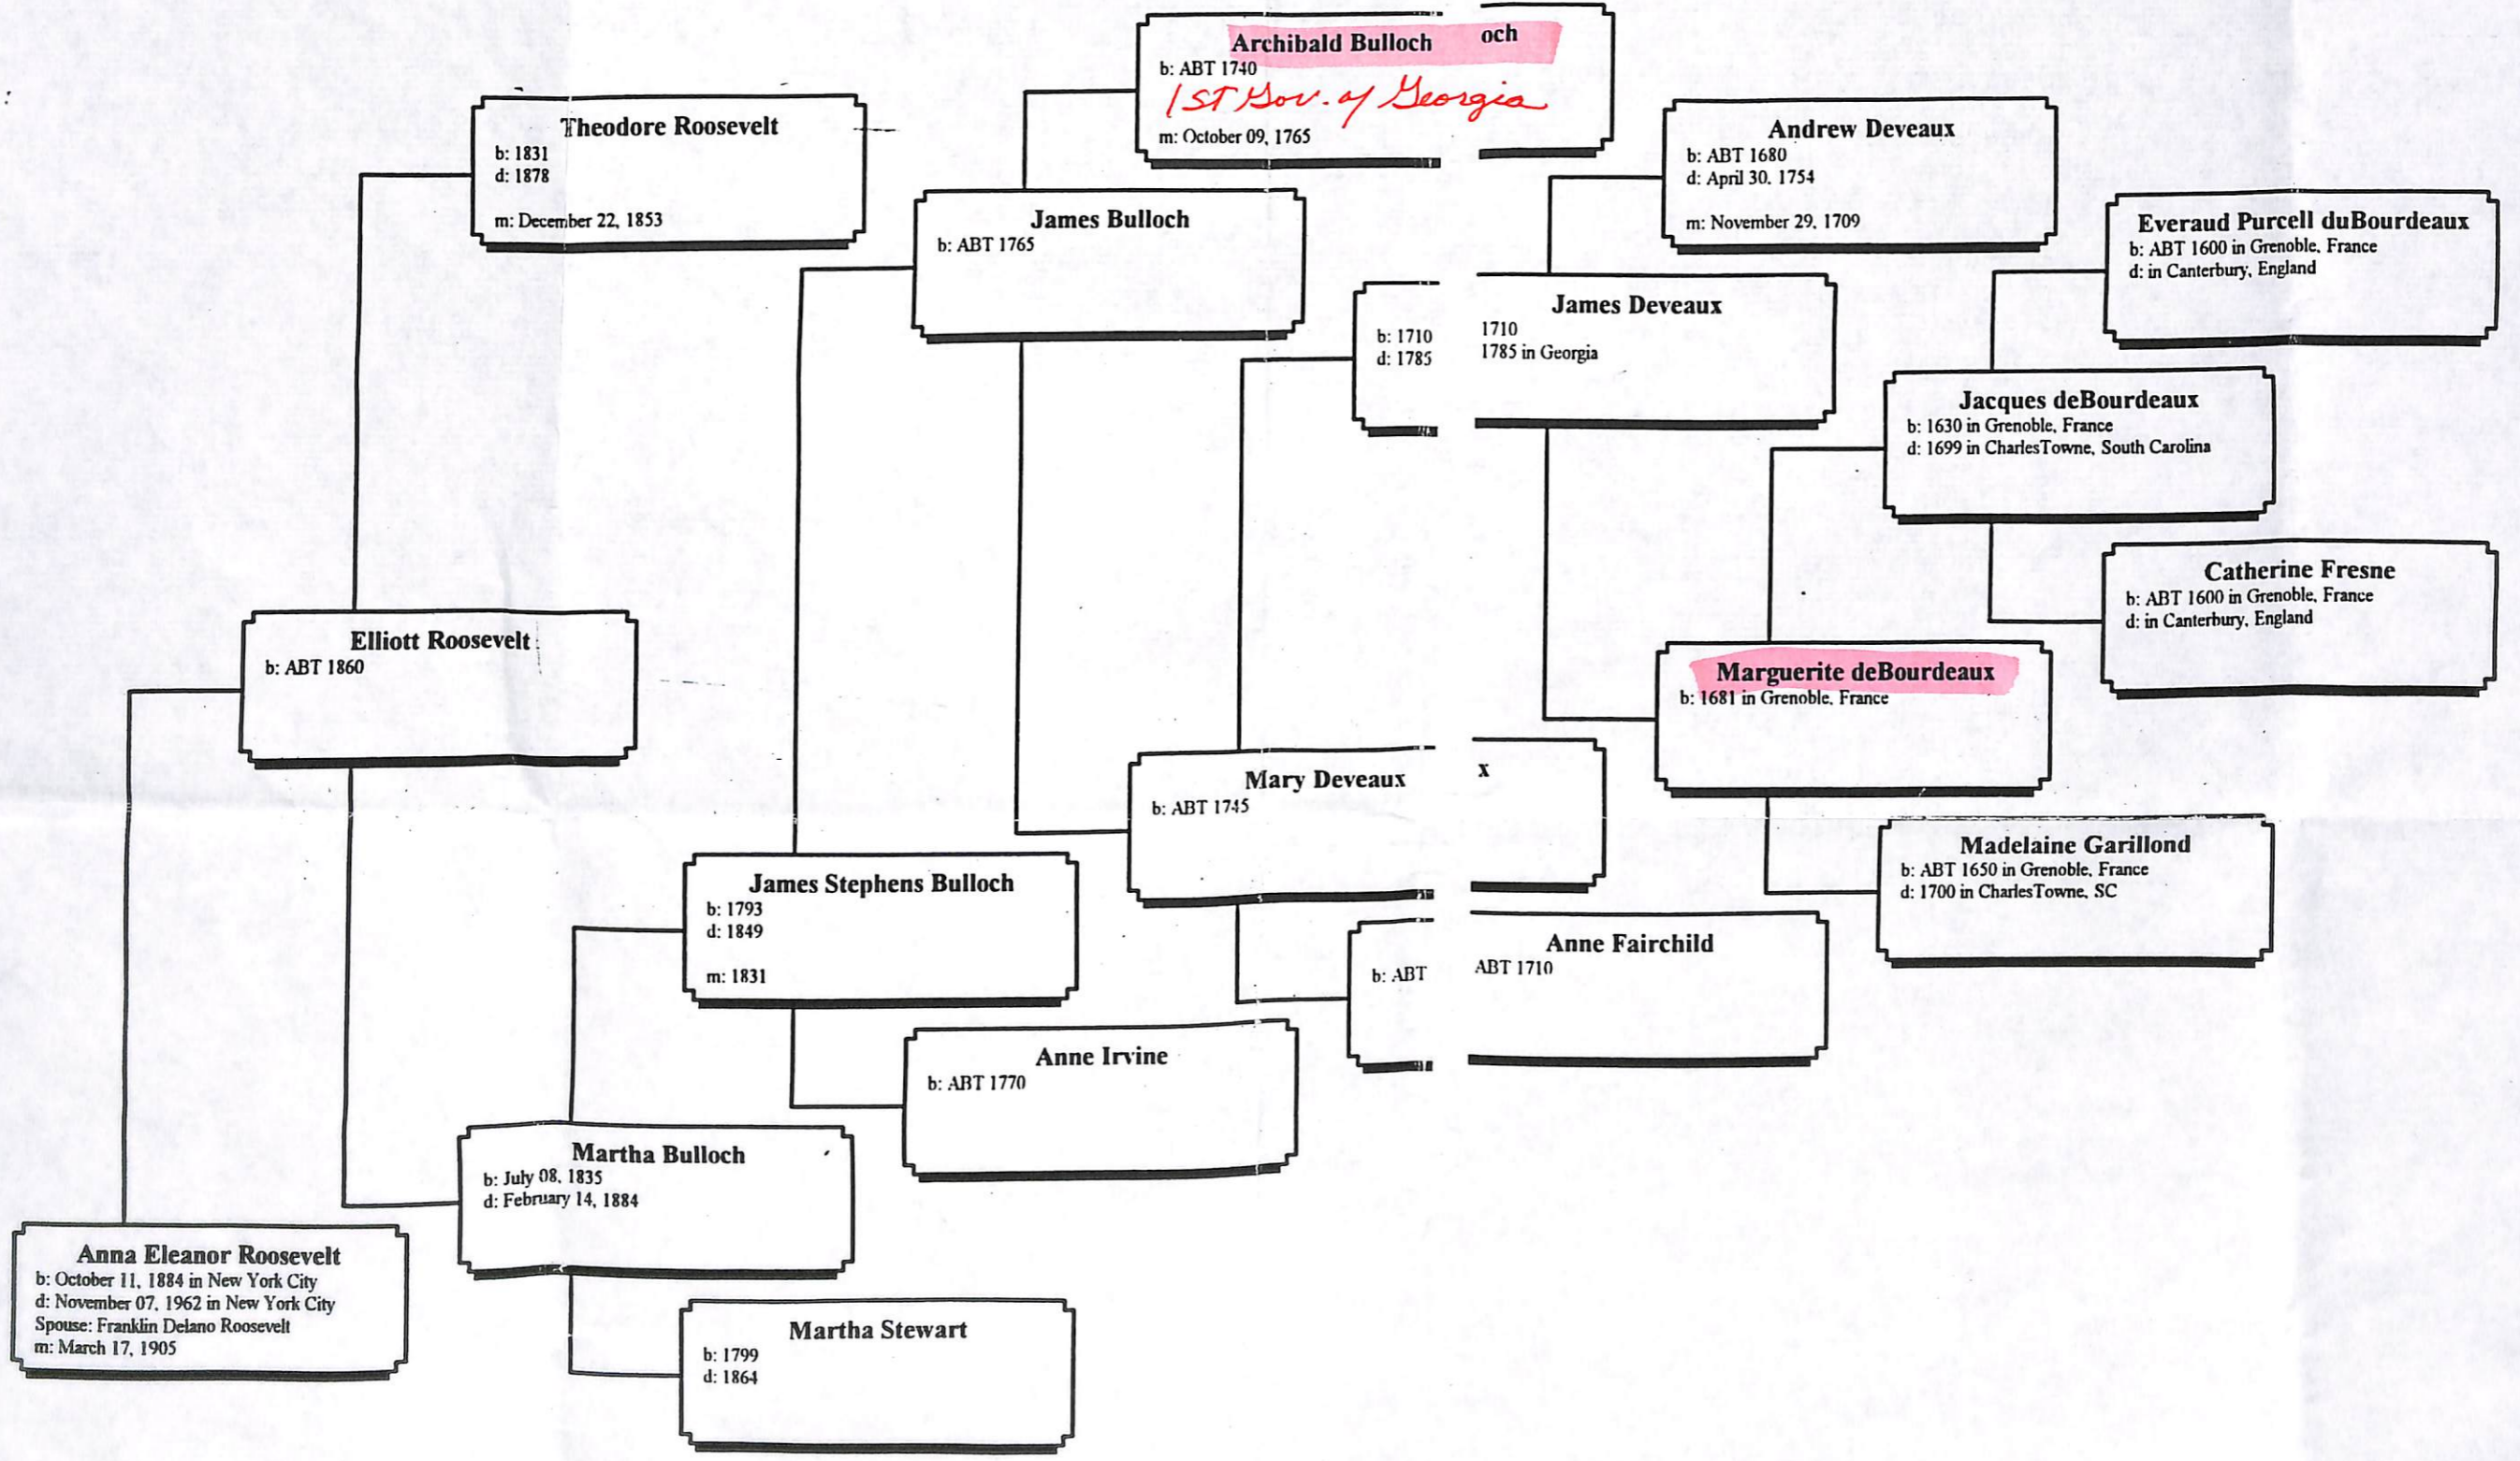

Ancestors of Anna Eleanor Roos ousevelt

ROBERT

- Parents
- Grandparents
- Great-Grandparents
- 2nd Great-Grandparents
- 3rd Great-Grandparents
- 4th Great-Grandparents
- 5th Great-Grandparents
- 6th Great-Grandparents
- 7th Great-Grandparents

ROOSEVELT'S Marguerite de Bourdeaux b. 1681 in Grenoble, Fr. was a sister of our Judith de Bourdeaux 1685-1733 Charlestown, S.C., who married Pierre Robert III, 1675-1731.